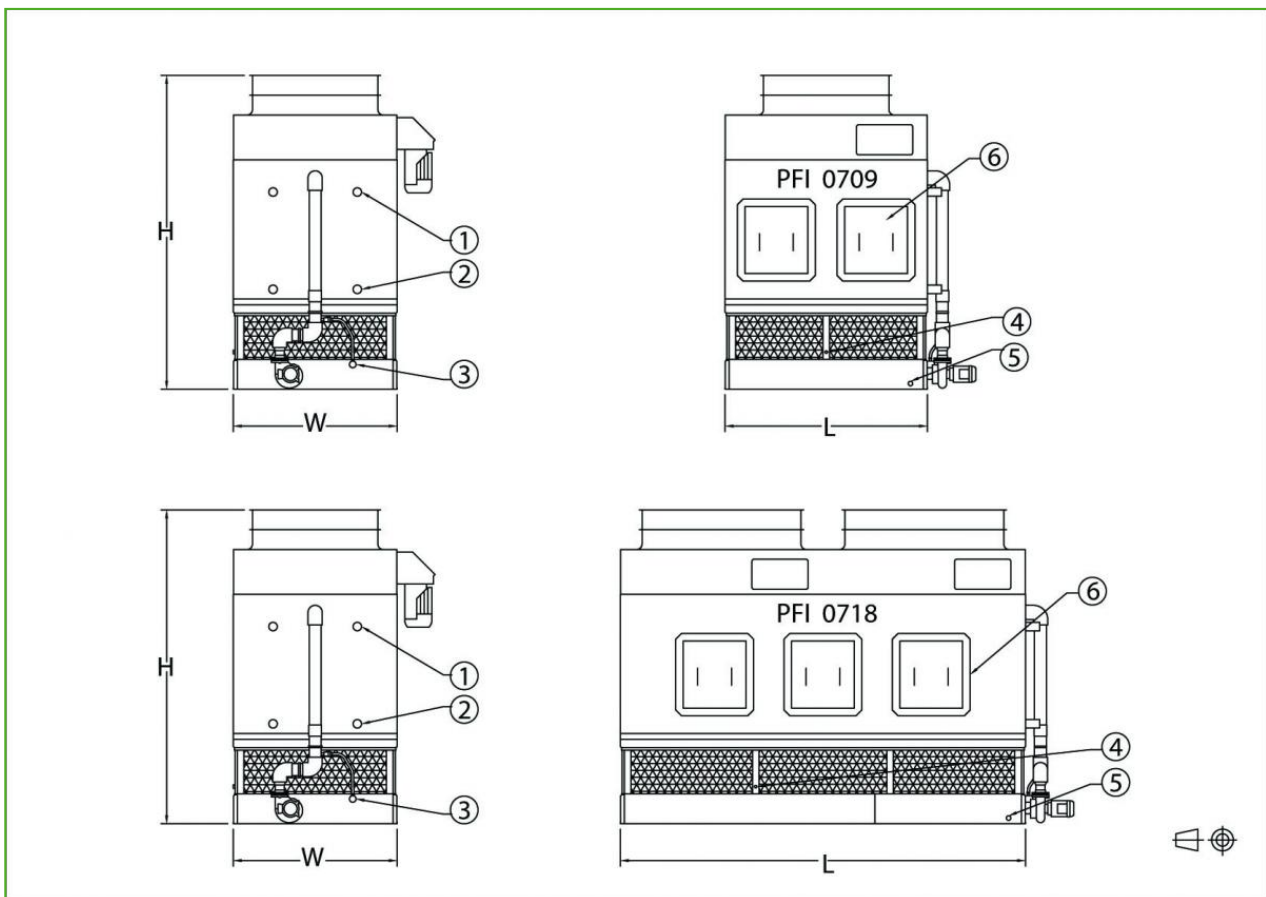

PFI 0709E - 0718E

Closed circuit cooling towers

Engineering data

Remark: Do not use for construction. Refer to factory certified dimensions & weights. This page includes data current at time of publication, which should be reconfirmed at the time of purchase. In the interest of product improvement, specifications, weights and dimensions are subject to change without notice.

[PFI cooling tower performance at standard conditions](#)

Last update: 31/01/2020

PFI 0709E - 0718E

1. Fluid in; 2. Fluid out; 3. Overflow; 4. Make up; 5. Drain; 6. Coil Inspection Hatches.