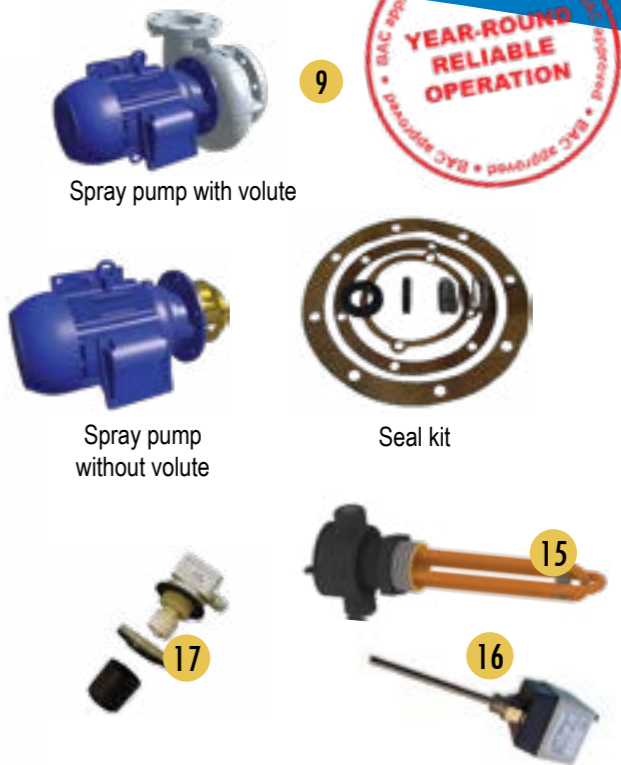

POLAIRIS >>>

Spare parts for condenser

Coil Casing Section

1. Drift eliminators
2. Spray branches
3. Spray branch grommets
4. Spray nozzles & nozzles grommets
5. Coil(s)
6. Upper pump piping
7. Sleeve & clamps

Pan Fan Section

8. Lower pump piping
9. Spray pump
with volute without volute seal kit
10. Strainer
11. Water capture system
12. Access louvers
13. Make-up valve & arm
14. Float ball
15. Heater
16. Heater thermostat
17. Low level cut out switch
18. Radial fan drive system
19. Fan guard
20. Fan inlet ring
21. Access door & gasket
22. Terminal box